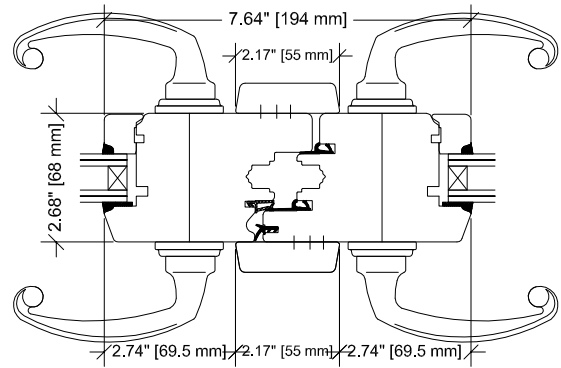

TW WINDOW SYSTEMS WOOD 68mm DOORS

INSWING DOOR TYPICAL DETAILS

DWG: **W68/DI**
SCALE: 1:4
DATE: 12/2013

1. HEAD

4. JAMB

2. LOCKING RAIL

5. MEETING STILES

3. SILL