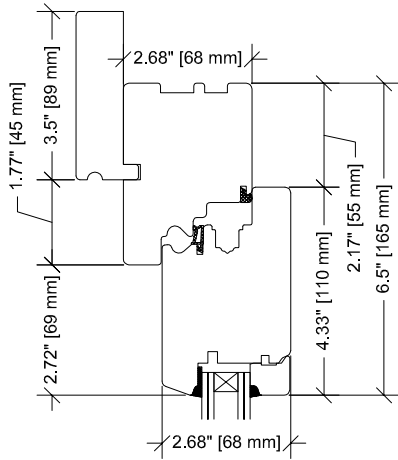

TW WINDOW SYSTEMS WOOD 68mm DOORS

INSWING DOOR TYPICAL DETAILS

DWG: **W68/DI**
SCALE: 1:4
DATE: 12/2013

1. HEAD

4. JAMB

2. LOCKING RAIL

5. MEETING STILES

3. SILL