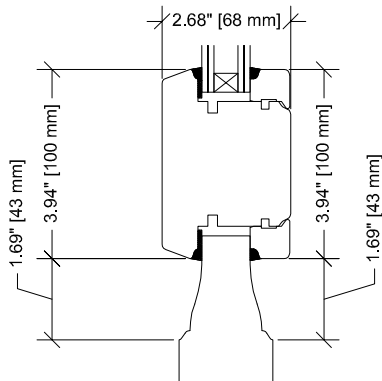

TW WINDOW SYSTEMS WOOD 68mm DOORS

INSWING DOOR TYPICAL DETAILS

DWG: **W68/DI**
SCALE: 1:4
DATE: 12/2013

1. HEAD

4. JAMB

2. LOCKING RAIL

5. MEETING STILES

3. SILL