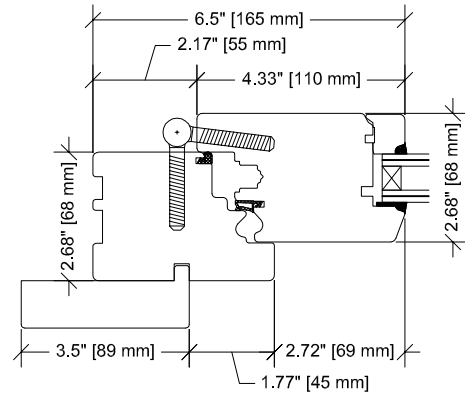

TW WINDOW SYSTEMS WOOD 68mm DOORS

INSWING DOOR TYPICAL DETAILS

DWG: **W68/DI**
SCALE: 1:4
DATE: 12/2013

1. HEAD

4. JAMB

2. LOCKING RAIL

5. MEETING STILES

3. SILL