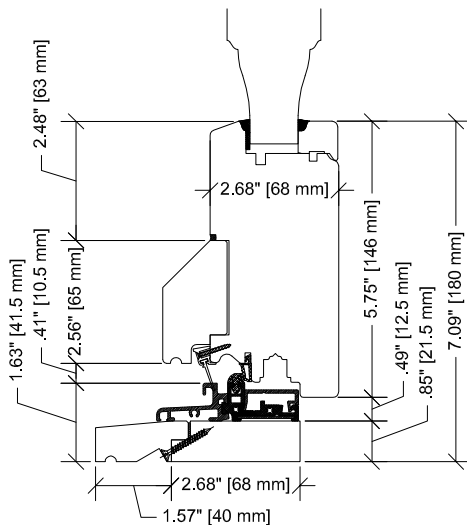

TW WINDOW SYSTEMS WOOD 68mm DOORS

INSWING DOOR TYPICAL DETAILS

DWG: **W68/DI**
SCALE: 1:4
DATE: 12/2013

1. HEAD

4. JAMB

2. LOCKING RAIL

5. MEETING STILES

3. SILL