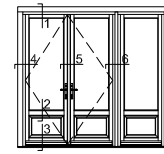

TW WINDOW SYSTEMS WOOD 68mm DOORS

INSWING DOOR TYPICAL DETAILS

DWG: **W68/DI**
SCALE: 1:4
DATE: 12/2013

1. HEAD

4. JAMB

2. LOCKING RAIL

5. MEETING STILES

3. SILL