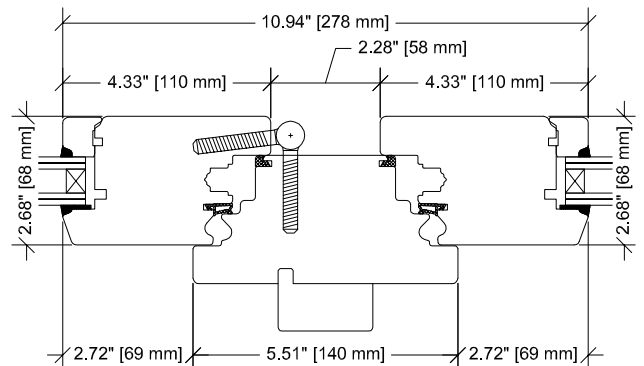

TW WINDOW SYSTEMS WOOD 68mm DOORS

INSWING DOOR TYPICAL DETAILS

DWG: **W68/DI**
SCALE: 1:4
DATE: 12/2013

1. HEAD

4. JAMB

2. LOCKING RAIL

5. MEETING STILES

3. SILL